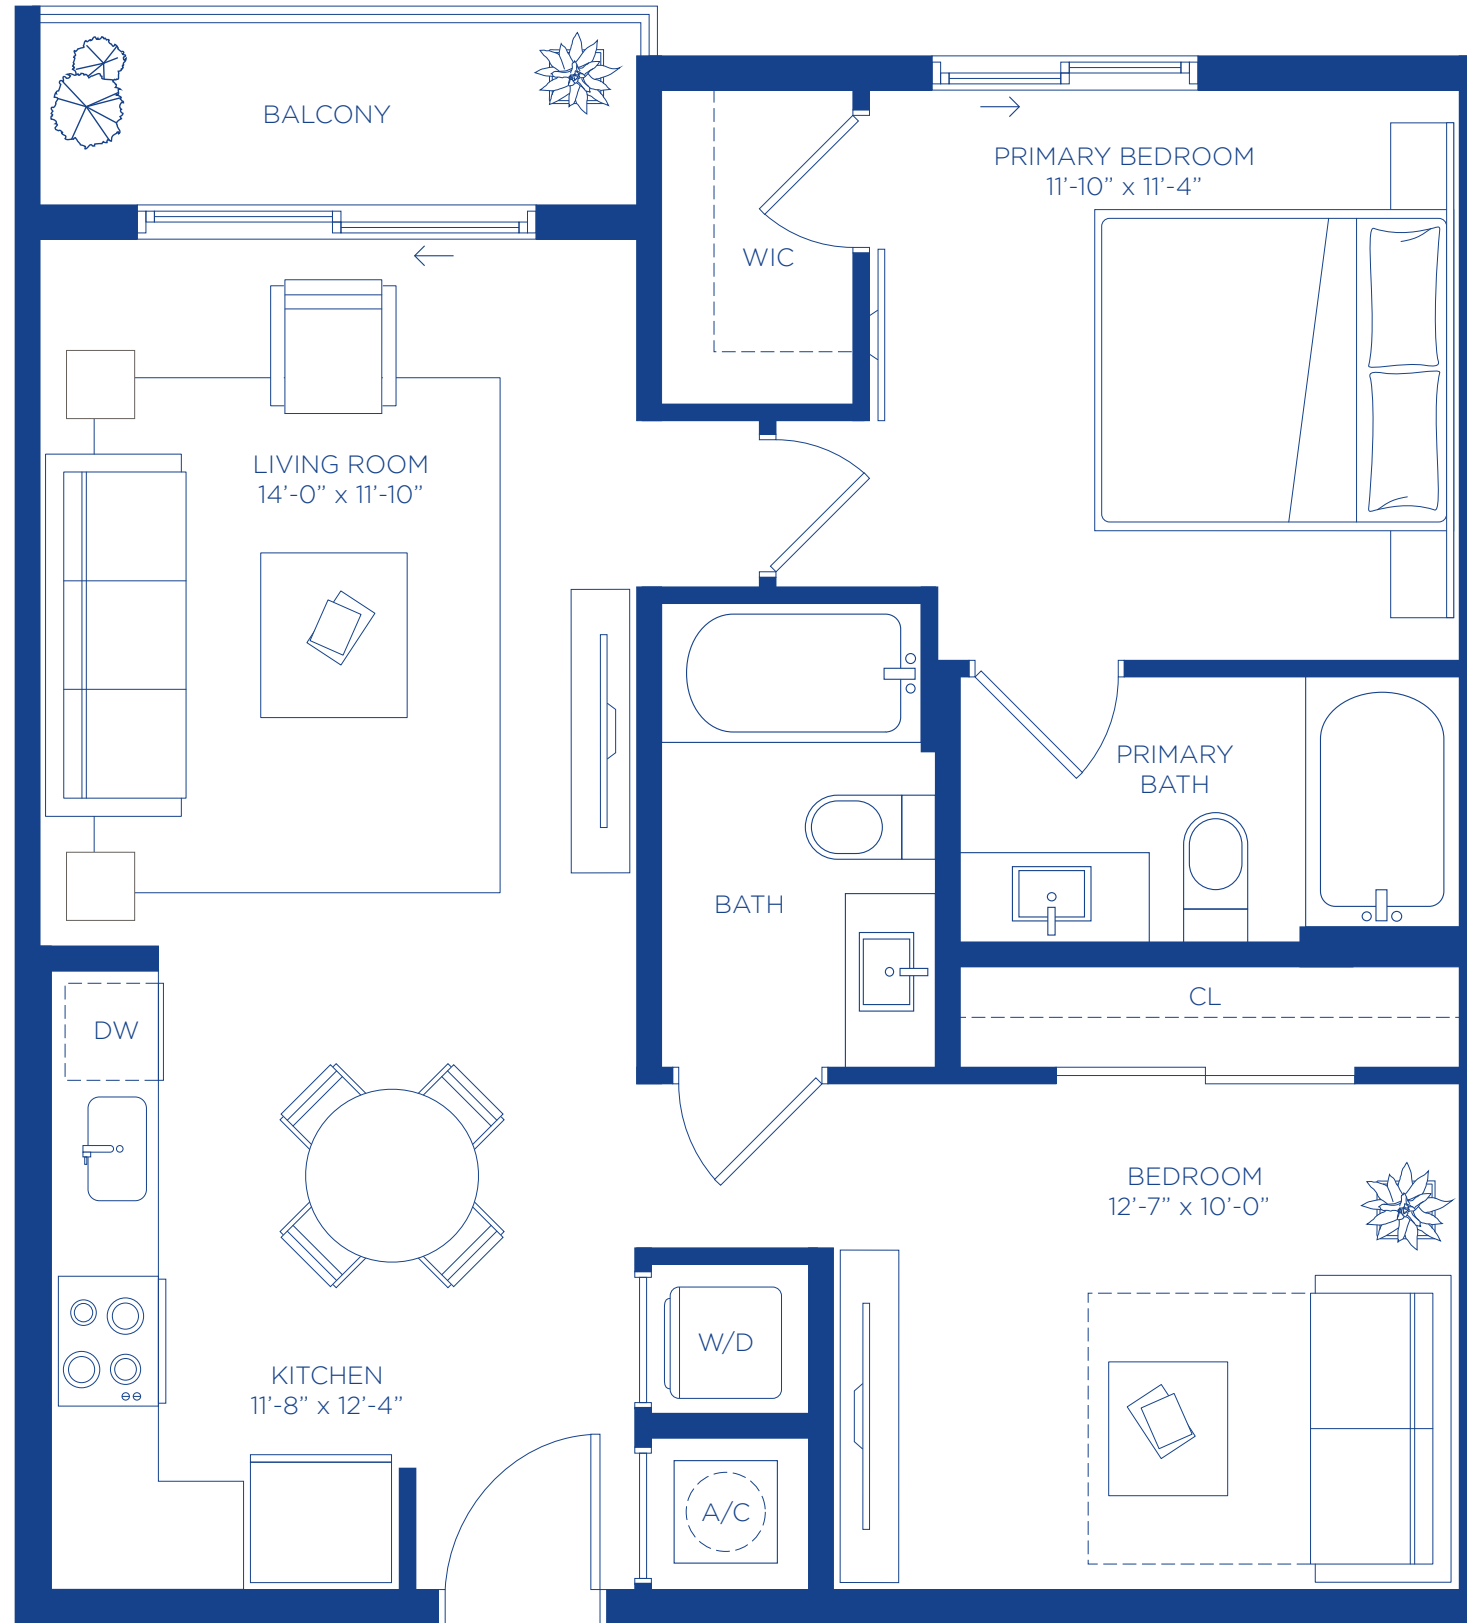

RESIDENCE

A2

SPECIFICATIONS

Bedroom	2
Bathroom	2
Interior Area	883FT ²

MANOR

HIALEAH