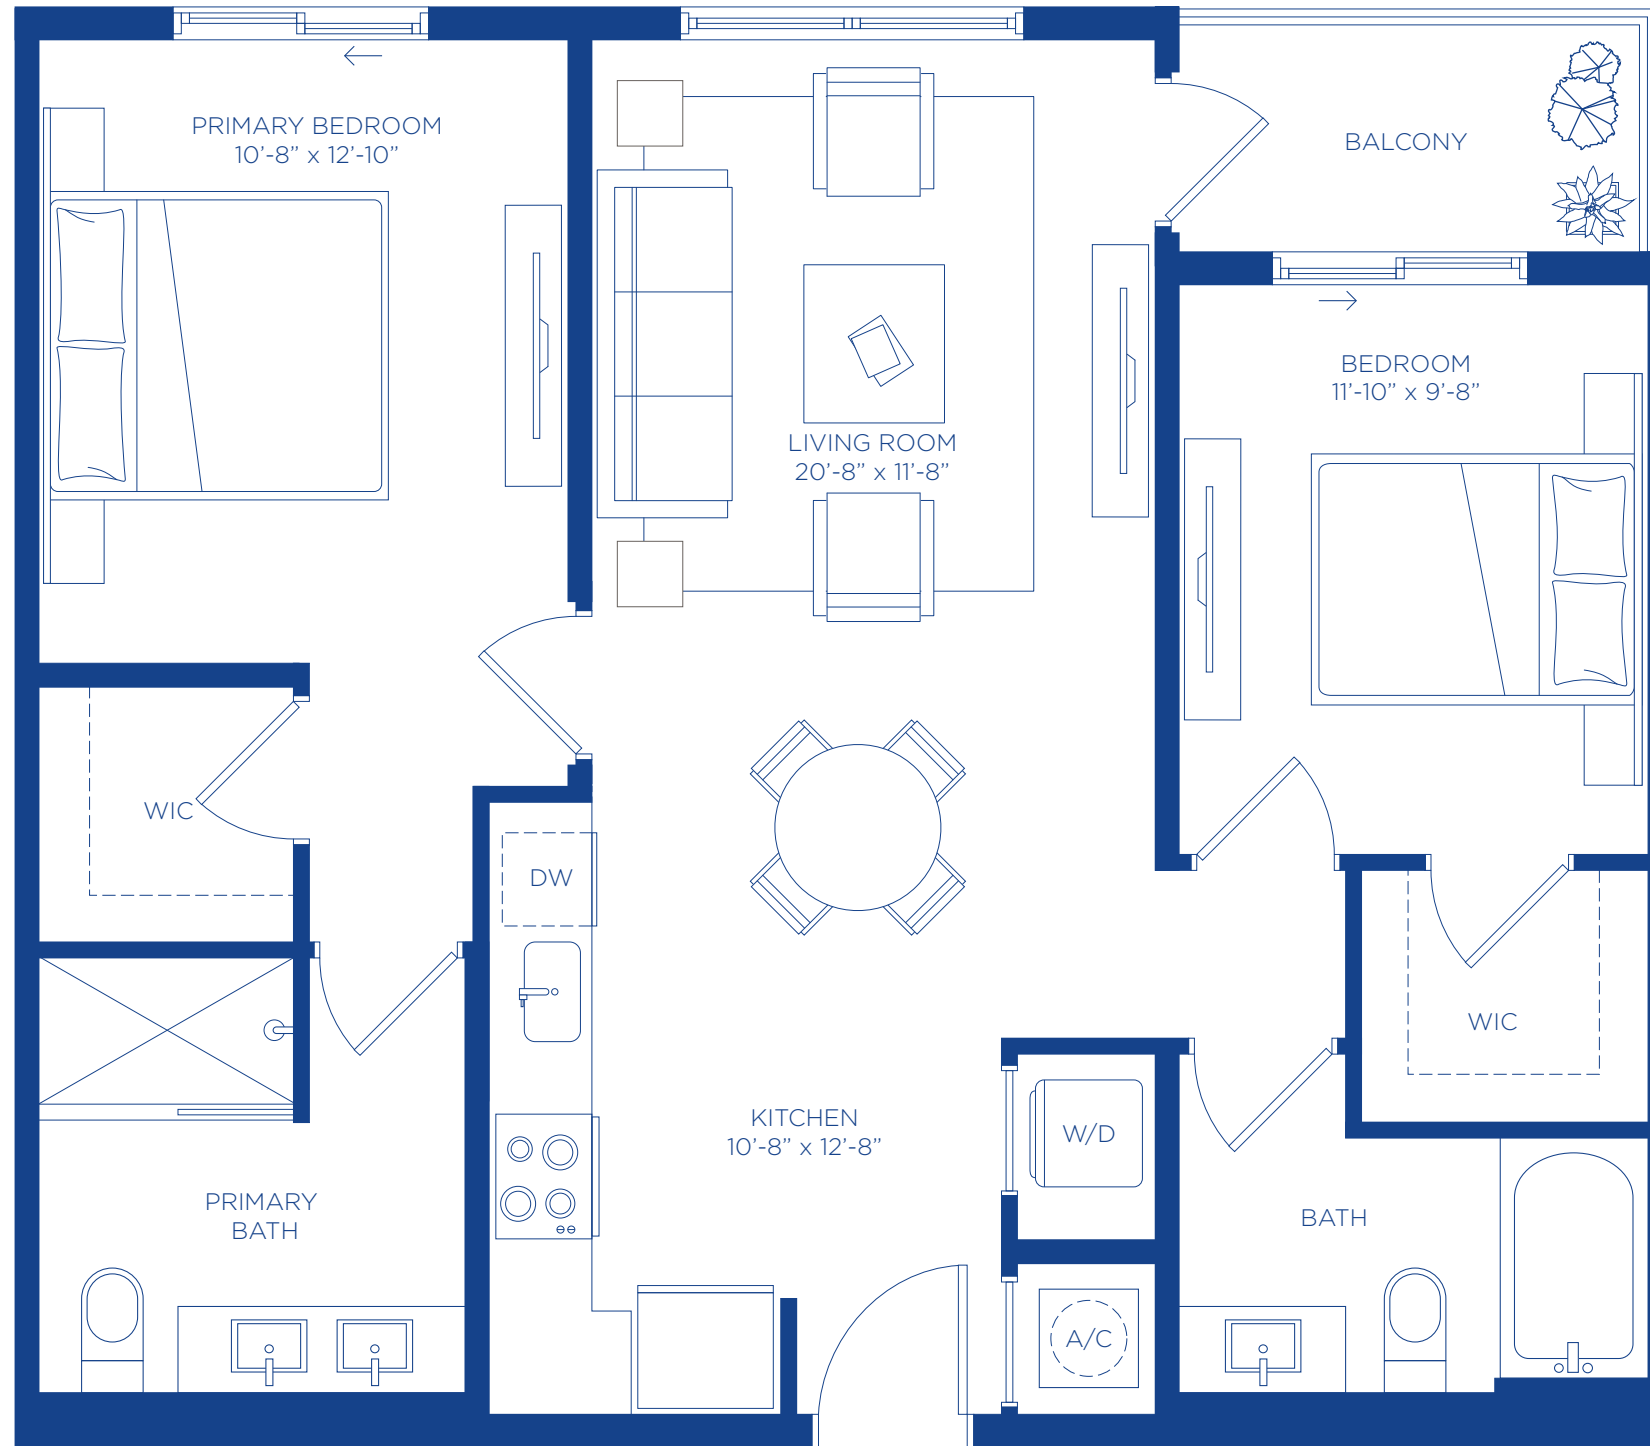

RESIDENCE B1

MANOR
HIALEAH

SPECIFICATIONS

Bedroom	2
Bathroom	2
Interior Area	981FT ²

BUILDING TYPE III