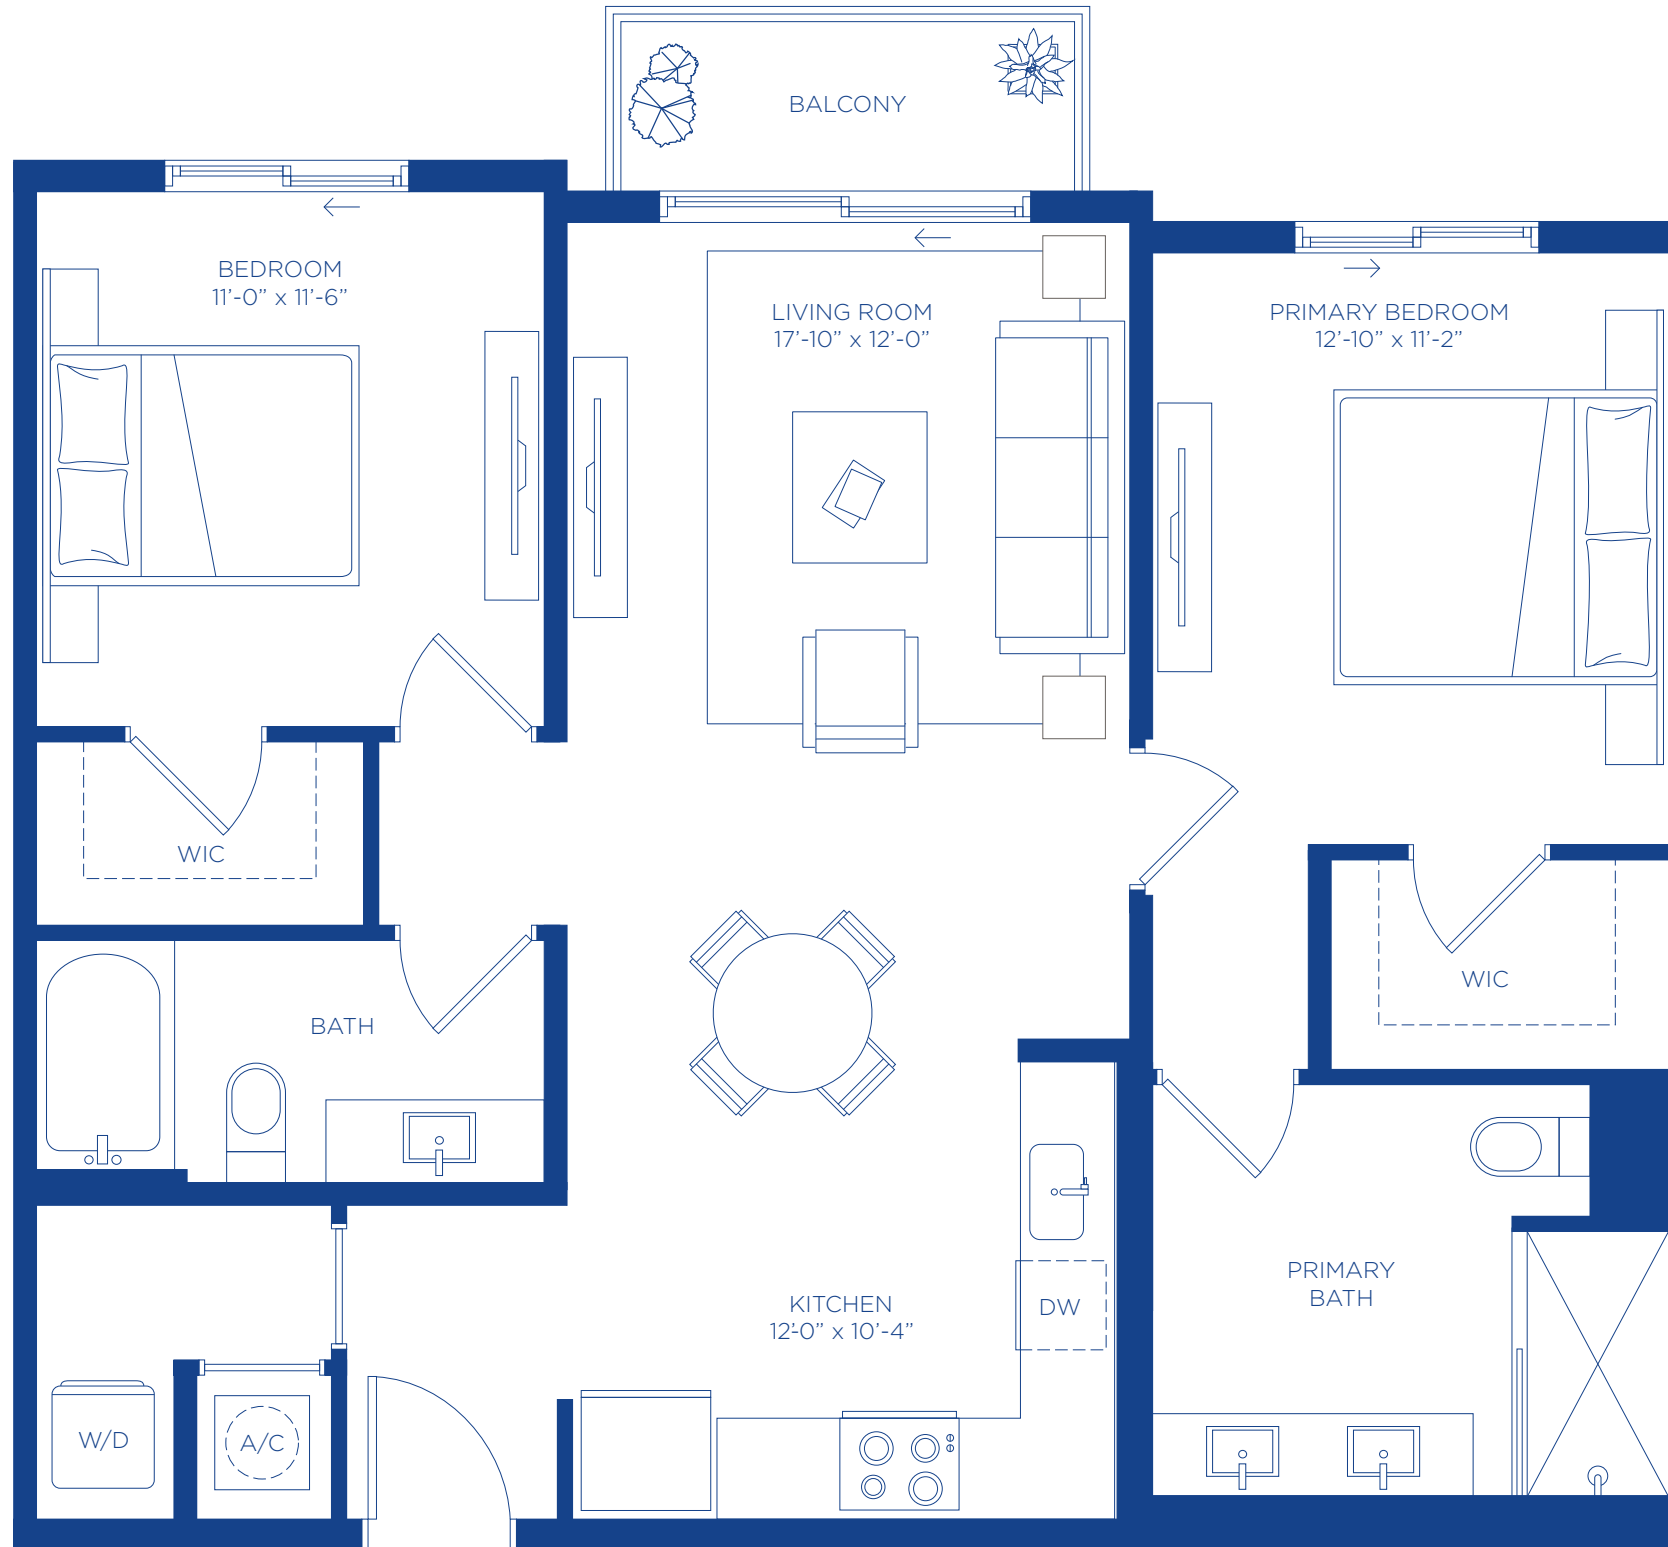

RESIDENCE B3

MANOR
HIALEAH

SPECIFICATIONS

| | |
|---------------|----------------------|
| Bedroom | 2 |
| Bathroom | 2 |
| Interior Area | 1,086FT ² |

BUILDING TYPE III