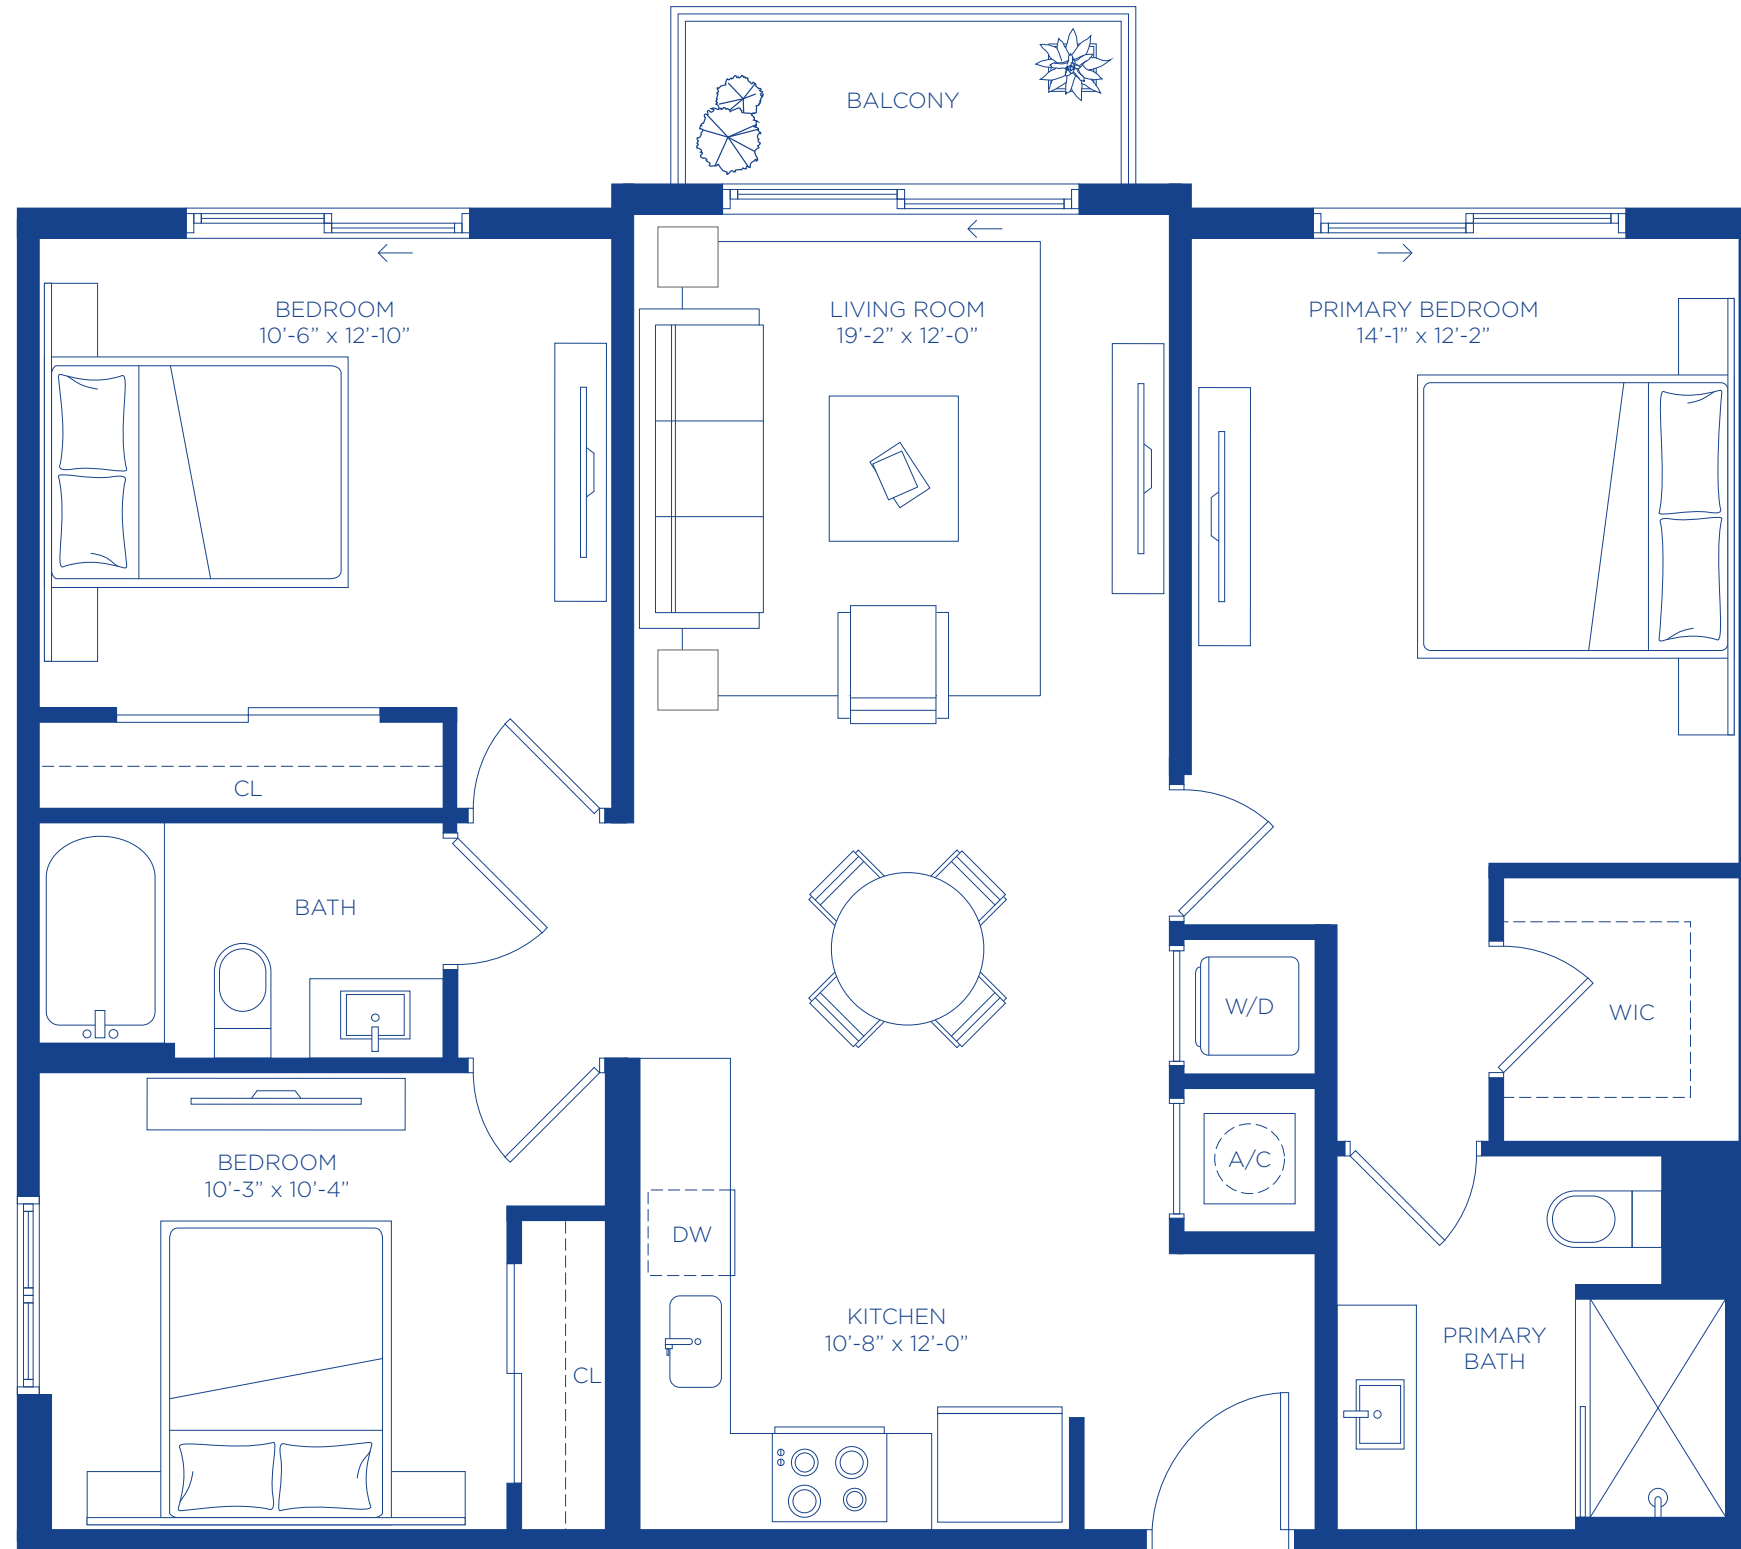

RESIDENCE

C

MANOR

HIALEAH

SPECIFICATIONS

Bedroom	3
Bathroom	2
Interior Area	1,217FT ²

BUILDING TYPE III