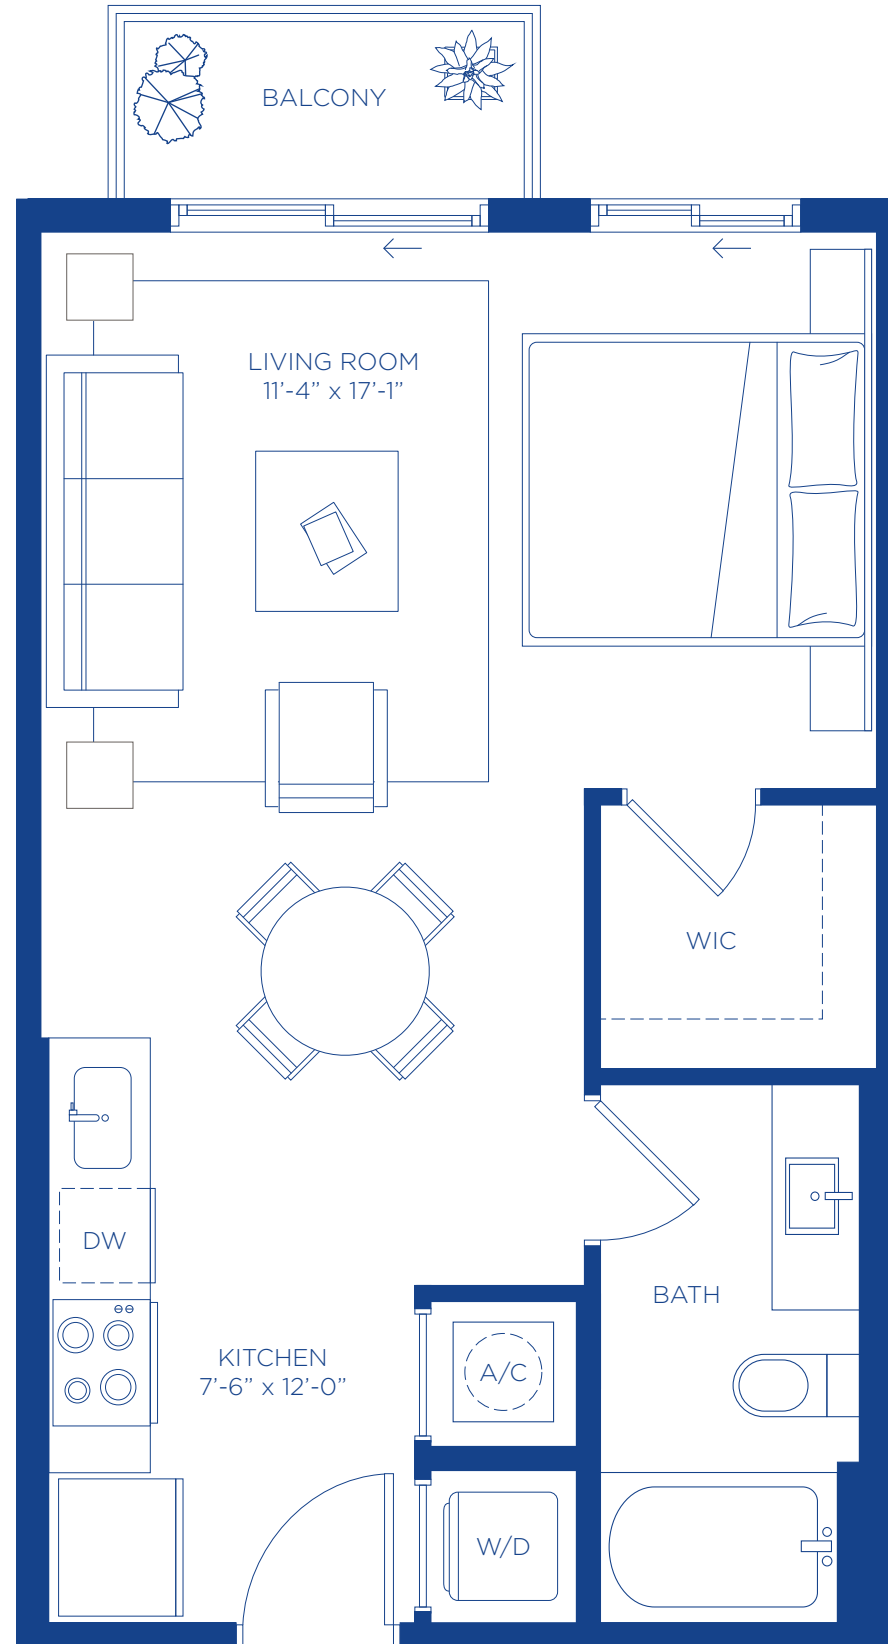

RESIDENCE

S

MANOR

HIALEAH

SPECIFICATIONS

Bedroom	1
Bathroom	1
Interior Area	543FT ²

BUILDING TYPE III