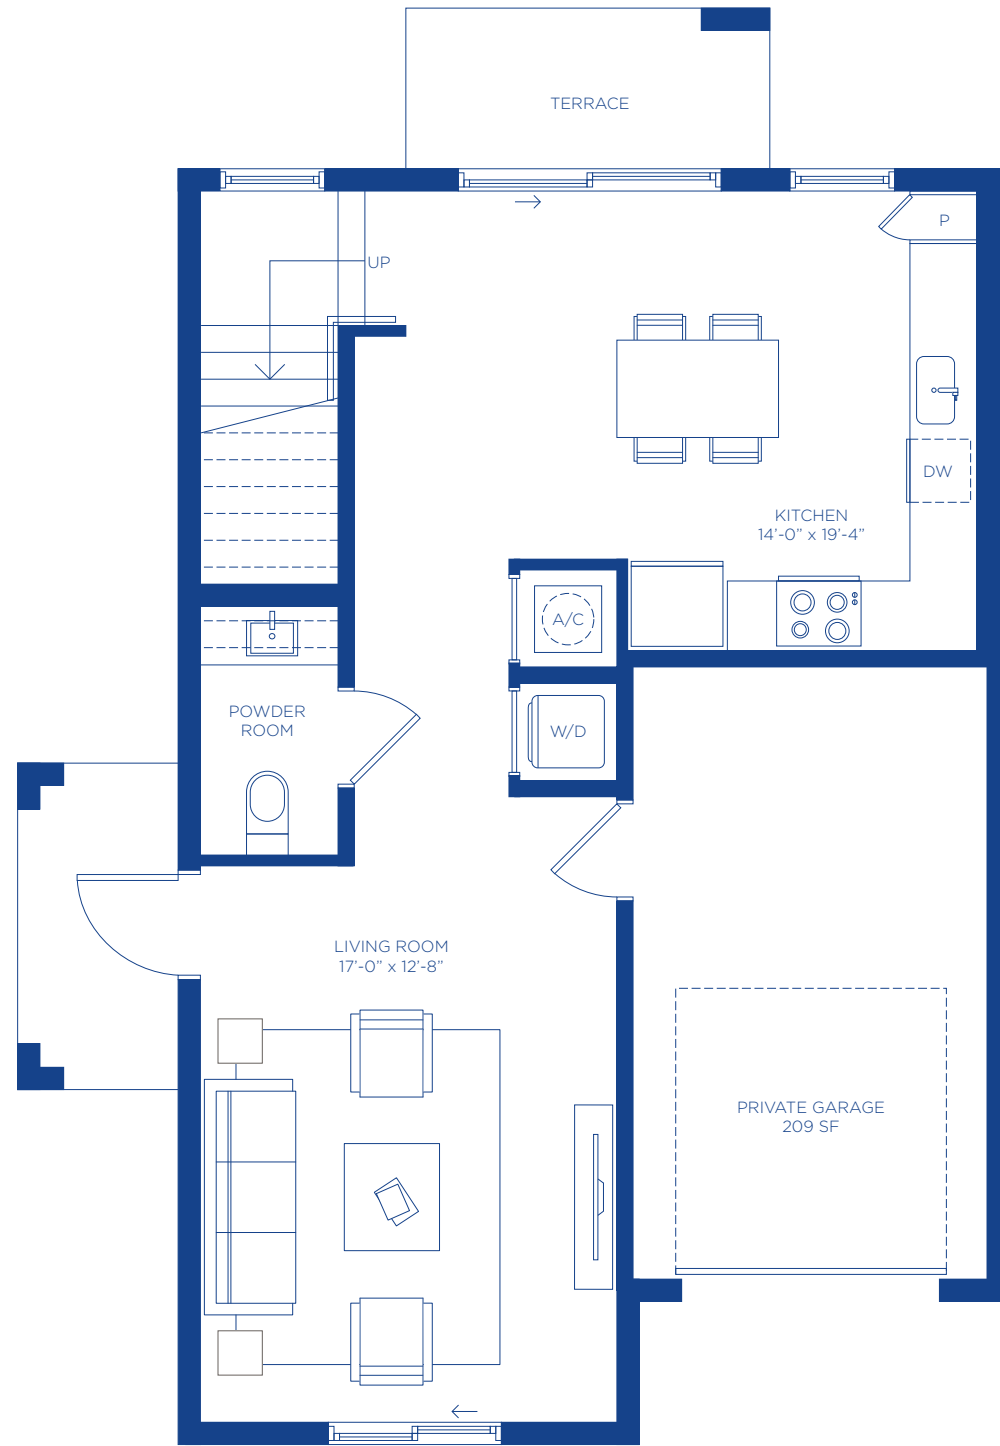

TOWNHOUSE

A

MANOR

HIALEAH

SPECIFICATIONS

Bedroom	3
Bathroom	2.5
Private Garage	1
Interior Area	1,900FT ²

TOWNHOUSE TYPE IA

TOWNHOUSE TYPE IIA

TOWNHOUSE TYPE I

TOWNHOUSE TYPE II