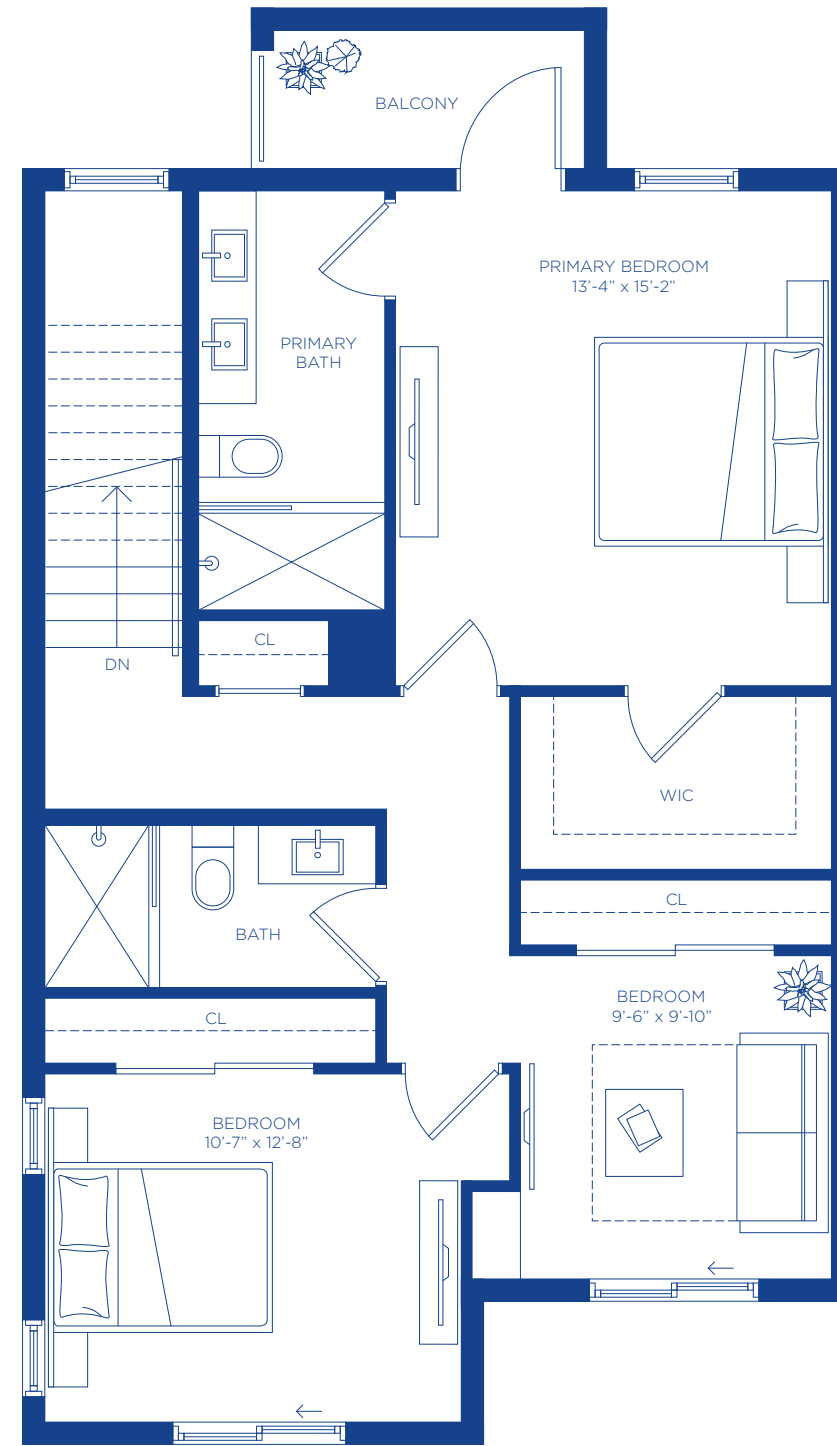

TOWNHOUSE

A

MANOR

HIALEAH

SPECIFICATIONS

Bedroom	3
Bathroom	2.5
Private Garage	1
Interior Area	1,900FT ²

TOWNHOUSE TYPE IA

TOWNHOUSE TYPE IIA

TOWNHOUSE TYPE I

TOWNHOUSE TYPE II